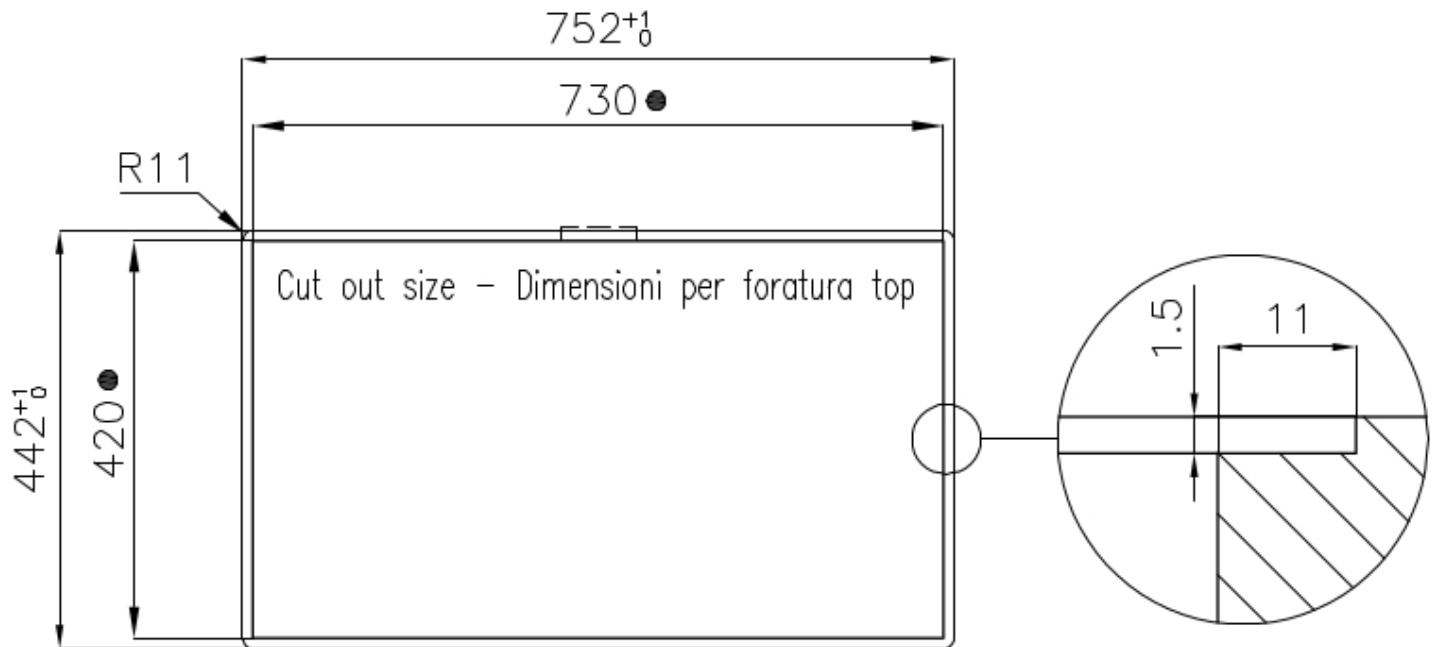

- Built-in cut out for FTS – Foratura per installazione FTS

OPTIONAL ACCESSORIES