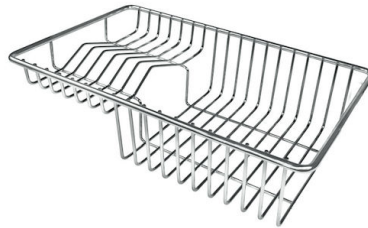

## FEATURES

Basket 3,5" waste fitting	The drain is equipped with a large 3.5" drain, with the practical basket cap that prevents the discharge of solid parts.
Gold	The Gold finish is obtained by treating the steel with a physical process called PVD (Physical Vacuum Deposition) which deposits particles of noble metals on the surface. The result is a unique and refined aesthetic effect, and an improvement in the mechanical properties of the steel that is more resistant to shocks and scratches.
High thickness	1mm thick steel. A significant thickness, which guarantees the maximum sturdiness and durability.
Perimetral overflow	The overflow is always a security on the Foster sinks that prevents the overflow of water in case of oversights. The perimeter drain solution improves aesthetics thanks to its square and essential shape.
Small radius	Bowls with squared shapes with a modern design and an increased capacity, for a minimal aesthetics connected with an extreme practicality.

## OPTIONAL ACCESSORIES

**Cestello inox**  
8612 000

**Glass chopping board**  
8631 300

**HDPE Chopping board**  
8657 001

**HDPE Twin chopping board**  
8644 101

**Stainless steel plate rack**  
8100 303  
\* only in combination with the accessory  
8644 101

**Stainless steel plate rack**  
8100 201

**Stainless steel plate rack only  
usable in combination with the  
accessories 8644 003**  
8100 154

**White bowl**  
8153 100

**Black grid**  
8100 617

**Black grid**  
8100 653