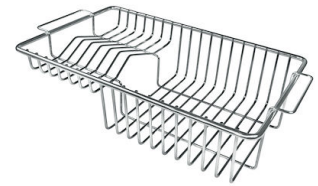

## FEATURES

Basket 3,5" waste fitting	The drain is equipped with a large 3.5" drain, with the practical basket cap that prevents the discharge of solid parts.
Gold	The Gold finish is obtained by treating the steel with a physical process called PVD (Physical Vacuum Deposition) which deposits particles of noble metals on the surface. The result is a unique and refined aesthetic effect, and an improvement in the mechanical properties of the steel that is more resistant to shocks and scratches.
High thickness	1mm thick steel. A significant thickness, which guarantees the maximum sturdiness and durability.
Perimetral overflow	The overflow is always a security on the Foster sinks that prevents the overflow of water in case of oversights. The perimeter drain solution improves aesthetics thanks to its square and essential shape.
Small radius	Bowls with squared shapes with a modern design and an increased capacity, for a minimal aesthetics connected with an extreme practicality.

## OPTIONAL ACCESSORIES

**Cestello inox**  
8612 000

**Glass chopping board**  
8631 300

**HDPE Chopping board**  
8657 001

**HDPE Twin chopping board**  
8644 101

**Stainless steel plate rack**  
8100 303  
\* only in combination with the accessory  
8644 101

**Stainless steel plate rack**  
8100 201

**Stainless steel plate rack only  
usable in combination with the  
accessories 8644 003**  
8100 154

**White bowl**  
8153 100

**Black grid**  
8100 617

**Black grid**  
8100 653